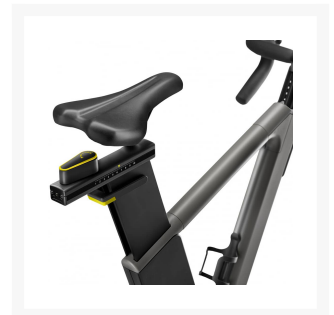

## Short Description

As close as you'll probably get to outdoor cycling, the Technogym Ride is an indoor cycle that excels in all areas. From the build quality to the functionality and the interactivity, it really does have it all. The console provides you with 22" of HD quality and integrated apps for training like Rouvy, Zwift, Strava and of course the Technogym app.

But the key features of the Technogym Ride are the ability to experience slope resistance, change gears as with a road bike and watch your pedal power as an image to see how and exactly where you're powering your ride. Adjustable, comfortable and above all extremely high quality from Technogym.

## The Technogym Ride Experience

That's what it is - a true riding experience every time you train. With its fully integrated 22" display you can fully immerse in your now personalised workout experience. There's very little set up required, but you can adjust everything to get the most comfortable riding position.

## Key Features

- Easy to use - sit on and ride
- Gradient resistance controls through screen
- Shift gears using the configurable keys
- Outdoors Console feature, pedal using all the gears
- Create your own personalised workouts
- Versatile and easy to use gear ratios
- Pedal Printing for cadence, symmetry and circularity in motion
- Adjustable crankset length to 3 different positions, 17- 17.2- 17.5cm.
- Ultra-fast reaction time ranging from 1-1000 Watts in 0.5 seconds, for the most realistic ride