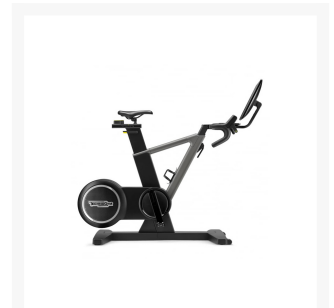

# Technogym Ride

£3,990.00

## Short Description

As close as you'll probably get to outdoor cycling, the Technogym Ride is an indoor cycle that excels in all areas. From the build quality to the functionality and the interactivity, it really does have it all. The console provides you with 22" of HD quality and integrated apps for training like Rouvy, Zwift, Strava and of course the Technogym app.

But the key features of the Technogym Ride are the ability to experience slope resistance, change gears as with a road bike and watch your pedal power as an image to see how and exactly where you're powering your ride. Adjustable, comfortable and above all extremely high quality from Technogym.

## Key Features

- Easy to use - sit on and ride
- Gradient resistance controls through screen
- Shift gears using the configurable keys
- Outdoors Console feature, pedal using all the gears
- Create your own personalised workouts
- Versatile and easy to use gear ratios
- Pedal Printing for cadence, symmetry and circularity in motion
- Adjustable crankset length to 3 different positions, 17- 17.2- 17.5cm.
- Ultra-fast reaction time ranging from 1-1000 Watts in 0.5 seconds, for the most realistic ride