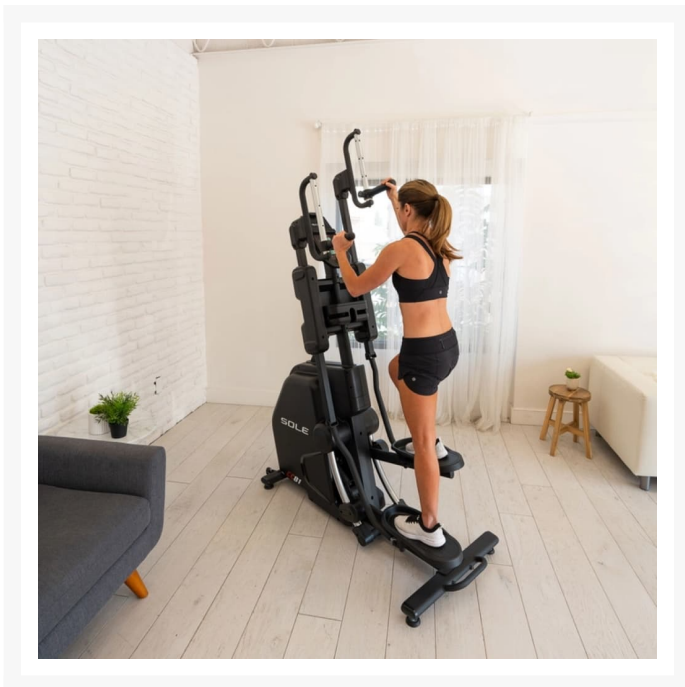

Sole CC81 Cardio Climber

£1,899.00

Product Images

Short Description

If you like your cardio workouts to be high intensity, but you're not keen on any kind of impact then this CC81 Cardio Climber from Sole could be your ideal gym partner. Combining both a stepper and a climber, you can choose to work legs only or your legs and arms at the same time. Easy to use and easy to manage.

A Combined Stepper & Climber

Two exercises that really build your cardio. The CC81 Cardio Climber gives you the total body workout and also features adjustable handlebars, real time metrics so you can see your workout goals and thanks to its patented eddy current braking, you get all the resistance you can handle. Also has convenient water bottle holders, a tablet holder and can take users up to 180kg.

Designed for high intensity training, you can use for toning, cardio and stamina workouts for your legs and arms. Low impact also means a wider range of people can use safely.

Key Features

- Thick steel frame gives superb stability and rigidity. Which means no wobbling about mid exercise.
- The foot pedals are of a custom design and have a 2 degree slope inwards that reduces ankle and knee stress
- Fully adjustable handles are easy and simple to use
- You can also increase or decrease the resistance with an easy to use knob
- Use your smart device whilst training thanks to the integrated tablet holder