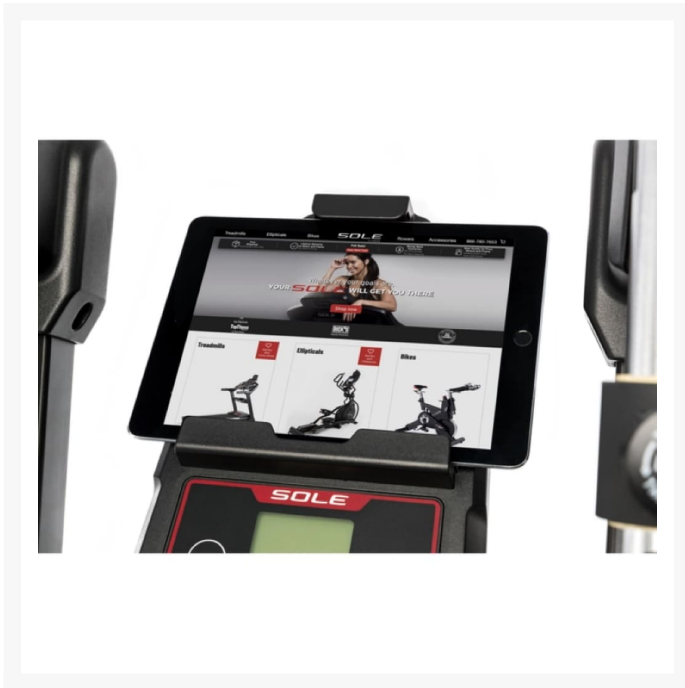

Sole CC81 Cardio Climber

£1,899.00

Product Images

Short Description

If you like your cardio workouts to be high intensity, but you're not keen on any kind of impact then this CC81 Cardio Climber from Sole could be your ideal gym partner. Combining both a stepper and a climber, you can choose to work legs only or your legs and arms at the same time. Easy to use and easy to manage.

A Combined Stepper & Climber

Two exercises that really build your cardio. The CC81 Cardio Climber gives you the total body workout and also features adjustable handlebars, real time metrics so you can see your workout goals and thanks to its patented eddy current braking, you get all the resistance you can handle. Also has convenient water bottle holders, a tablet holder and can take users up to 180kg.

Designed for high intensity training, you can use for toning, cardio and stamina workouts for your legs and arms. Low impact also means a wider range of people can use safely.

Key Features

- Thick steel frame gives superb stability and rigidity. Which means no wobbling about mid exercise.
- The foot pedals are of a custom design and have a 2 degree slope inwards that reduces ankle and knee stress
- Fully adjustable handles are easy and simple to use
- You can also increase or decrease the resistance with an easy to use knob
- Use your smart device whilst training thanks to the integrated tablet holder