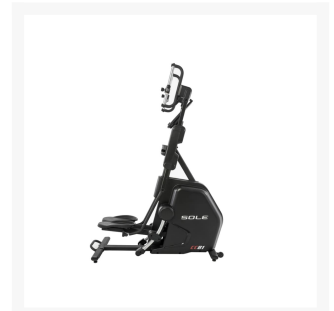

Sole CC81 Cardio Climber

£1,899.00

Product Images

Short Description

If you like your cardio workouts to be high intensity, but you're not keen on any kind of impact then this CC81 Cardio Climber from Sole could be your ideal gym partner. Combining both a stepper and a climber, you can choose to work legs only or your legs and arms at the same time. Easy to use and easy to manage.

A Combined Stepper & Climber

Two exercises that really build your cardio. The CC81 Cardio Climber gives you the total body workout and also features adjustable handlebars, real time metrics so you can see your workout goals and thanks to its patented eddy current braking, you get all the resistance you can handle. Also has convenient water bottle holders, a tablet holder and can take users up to 180kg.

Designed for high intensity training, you can use for toning, cardio and stamina workouts for your legs and arms. Low impact also means a wider range of people can use safely.

Key Features

- Thick steel frame gives superb stability and rigidity. Which means no wobbling about mid exercise.
- The foot pedals are of a custom design and have a 2 degree slope inwards that reduces ankle and knee stress
- Fully adjustable handles are easy and simple to use
- You can also increase or decrease the resistance with an easy to use knob
- Use your smart device whilst training thanks to the integrated tablet holder