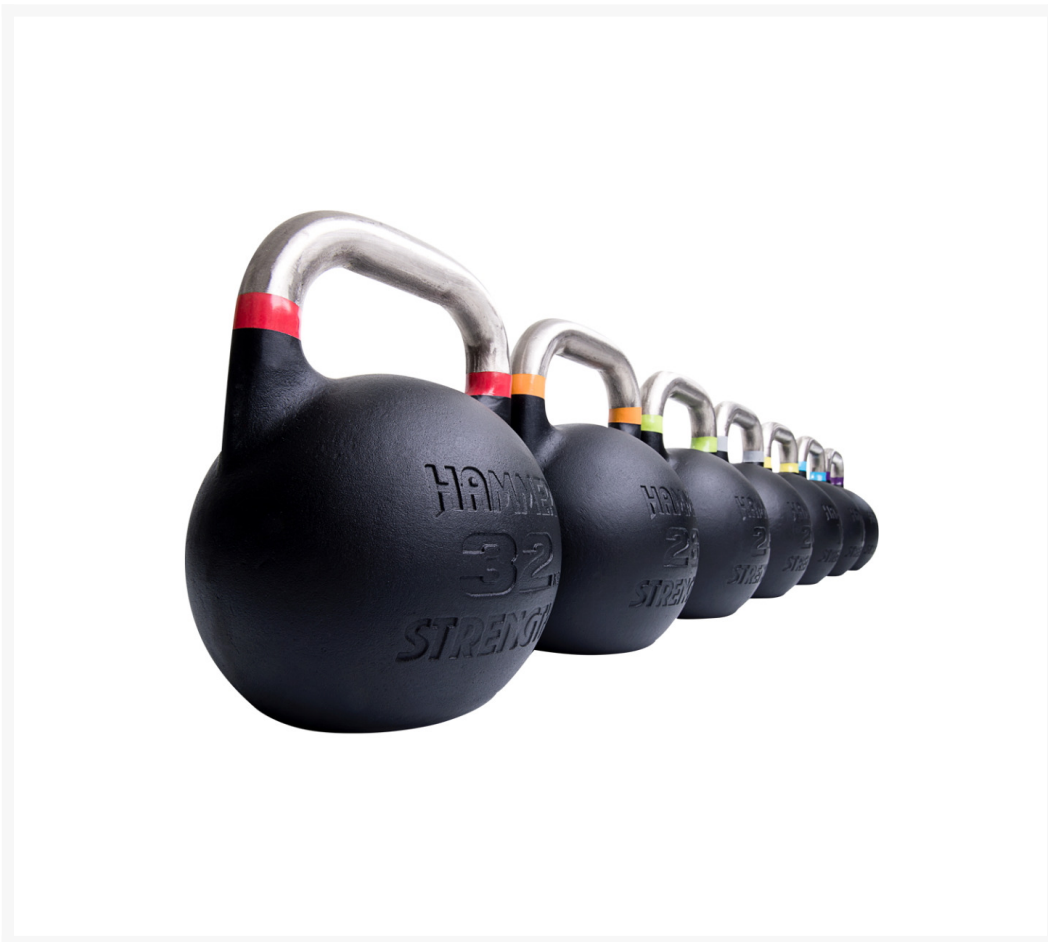

# Hammer Competition Kettlebell Set - 8kg - 32kg

£977.40

## Product Images

# Why Choose These Competition Kettlebells?

With their stainless steel handle you get superior grip - even without chalk. Hammer Strength have colour-coded them to make identification easy, and if you're colour blind, then check out the clear debossed weight numbers on the face. Manufactured to extremely high standards, these will last a lifetime.